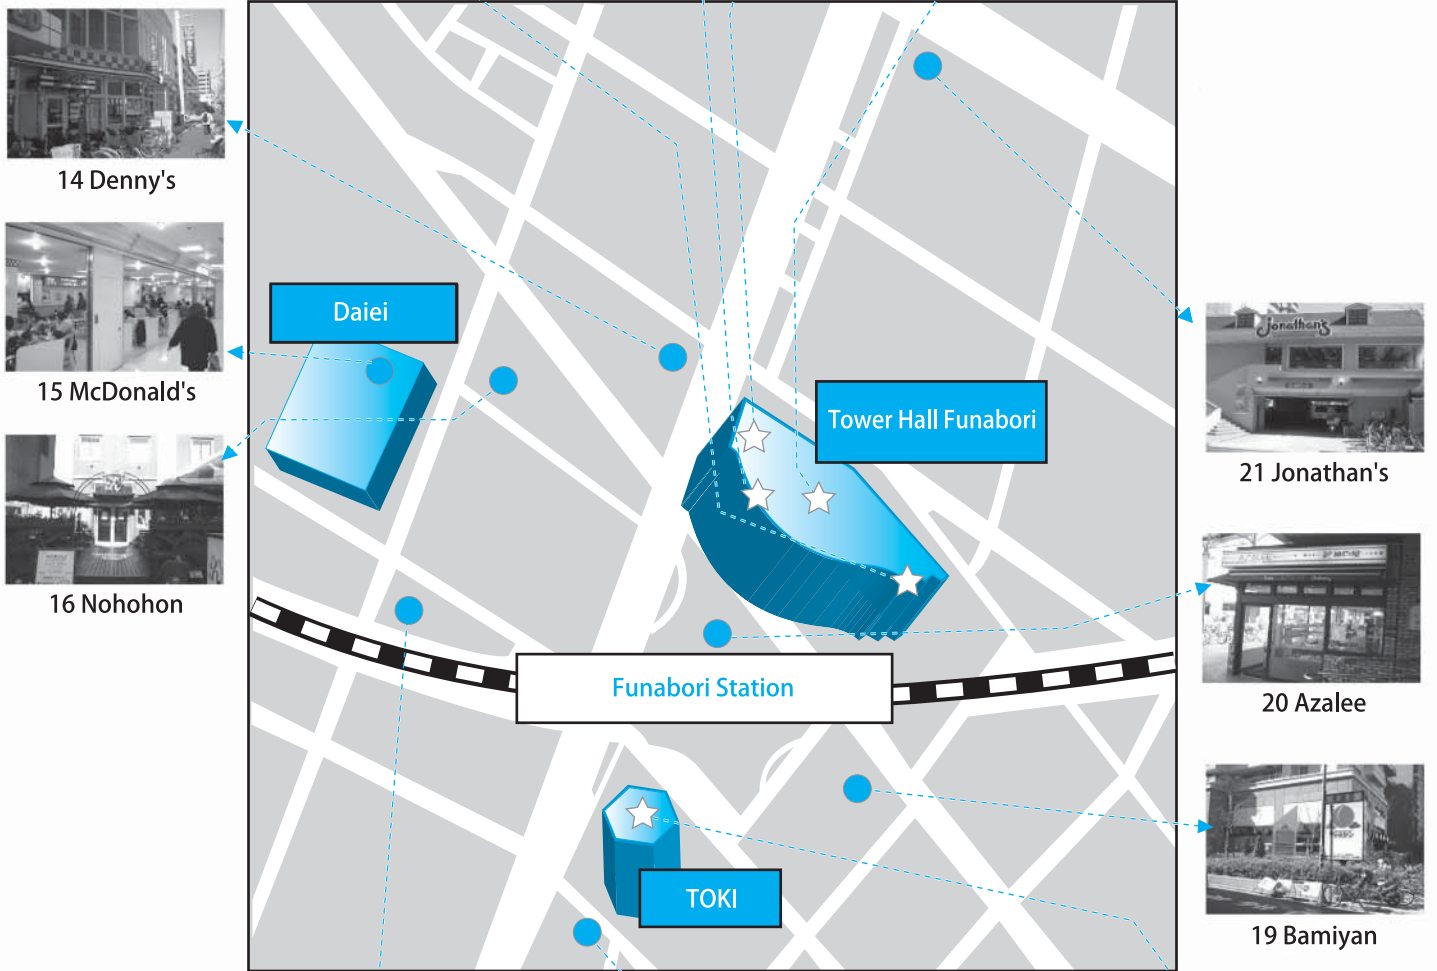

★ Restaurant Guide ★

8. 2015

* Building tenants may cater upon request.

* This information is provided as a guide, and may vary depending on the restaurant. Please contact each establishment for details.

Restaurant Guide

8. 2015

	Name	Business Hours	Regular Holiday	type	Phone	Remarks
1	Caravan Coffee	9:00~20:30	No Holidays	Coffee / Light Meal	03-5605-8559	Tower Hall Funabori 1F
2	Kirin-City	Weekday 11:30~23:00 Holidays 11:30~22:00	No Holidays	Beer Restaurant	03-5667-7011	Tower Hall Funabori 1F
3	Tsukiji Uemura	Weekday 11:00~15:00 17:00~22:00 Holidays 11:00~22:00	No Holidays	Japanese	03-5667-2633	Tower Hall Funabori 1F
4	Salon de Salon	11:00~21:00	No Holidays	Western	03-5676-3307	Tower Hall Funabori 7F
5	Sukiya	0:00~24:00	No Holidays	Beef Rice		TOKI building , 1F
6	Mos Burger	8:00~24:00	No Holidays	Hamburger	03-3688-9808	TOKI building , 1F
7	Mister Donut	7:00~24:00	No Holidays	Coffee / Donut	03-3688-3715	TOKI building , 1F
8	Sushi Misakimaru	11:00~23:00	No Holidays	Revolving Sushi bar	03-5605-6831	TOKI building , 1F
9	Karubiya	11:00~23:00	No Holidays	Korean Barbecue	03-5605-9021	TOKI building , 2F
10	Oriental Big Foot	11:00~16:00 17:00~24:00	No Holidays	Multinational	03-5679-5788	TOKI building , 2F
11	Torijutei	17:00~23:30	Wednesday	Japanese	03-3686-2273	TOKI building , 2F
12	Popolamama	11:00~23:00	No Holidays	Italian	03-3869-0780	TOKI building , 2F
13	Compass Point	11:30~14:30 18:00~23:30	Monday	Japanese & Western Restaurant	03-3877-2129	TOKI building , 2F
14	Denny's	0:00~24:00	No Holidays	Coffee & Restaurant	03-5675-1138	
15	McDonald's	10:00~21:00	No Holidays	Hamburger	03-6663-7317	DAIEI , 1F
16	Nohohon	7:00~21:00	No Holidays	Korean Restaurant	03-3869-5334	
17	Suiyosi	11:00~22:00	No Holidays	Chinese Restaurant	03-3877-3715	
18	Tonkatu Den	11:30~14:30 17:00~21:30	No Holidays	(Breaded)Pork Cutlet	03-5676-7555	
19	Bamiyan	10:00~5:00	No Holidays	Chinese Restaurant	03-5667-3248	
20	AZALEE	8:00~20:00	No Holidays	Café & Bakery	03-3680-7819	Funabori station
21	Jonathan's	0:00~24:00	No Holidays	Coffee & Restaurant	03-5696-7384	

This guide and actual condition may not be in agreement.